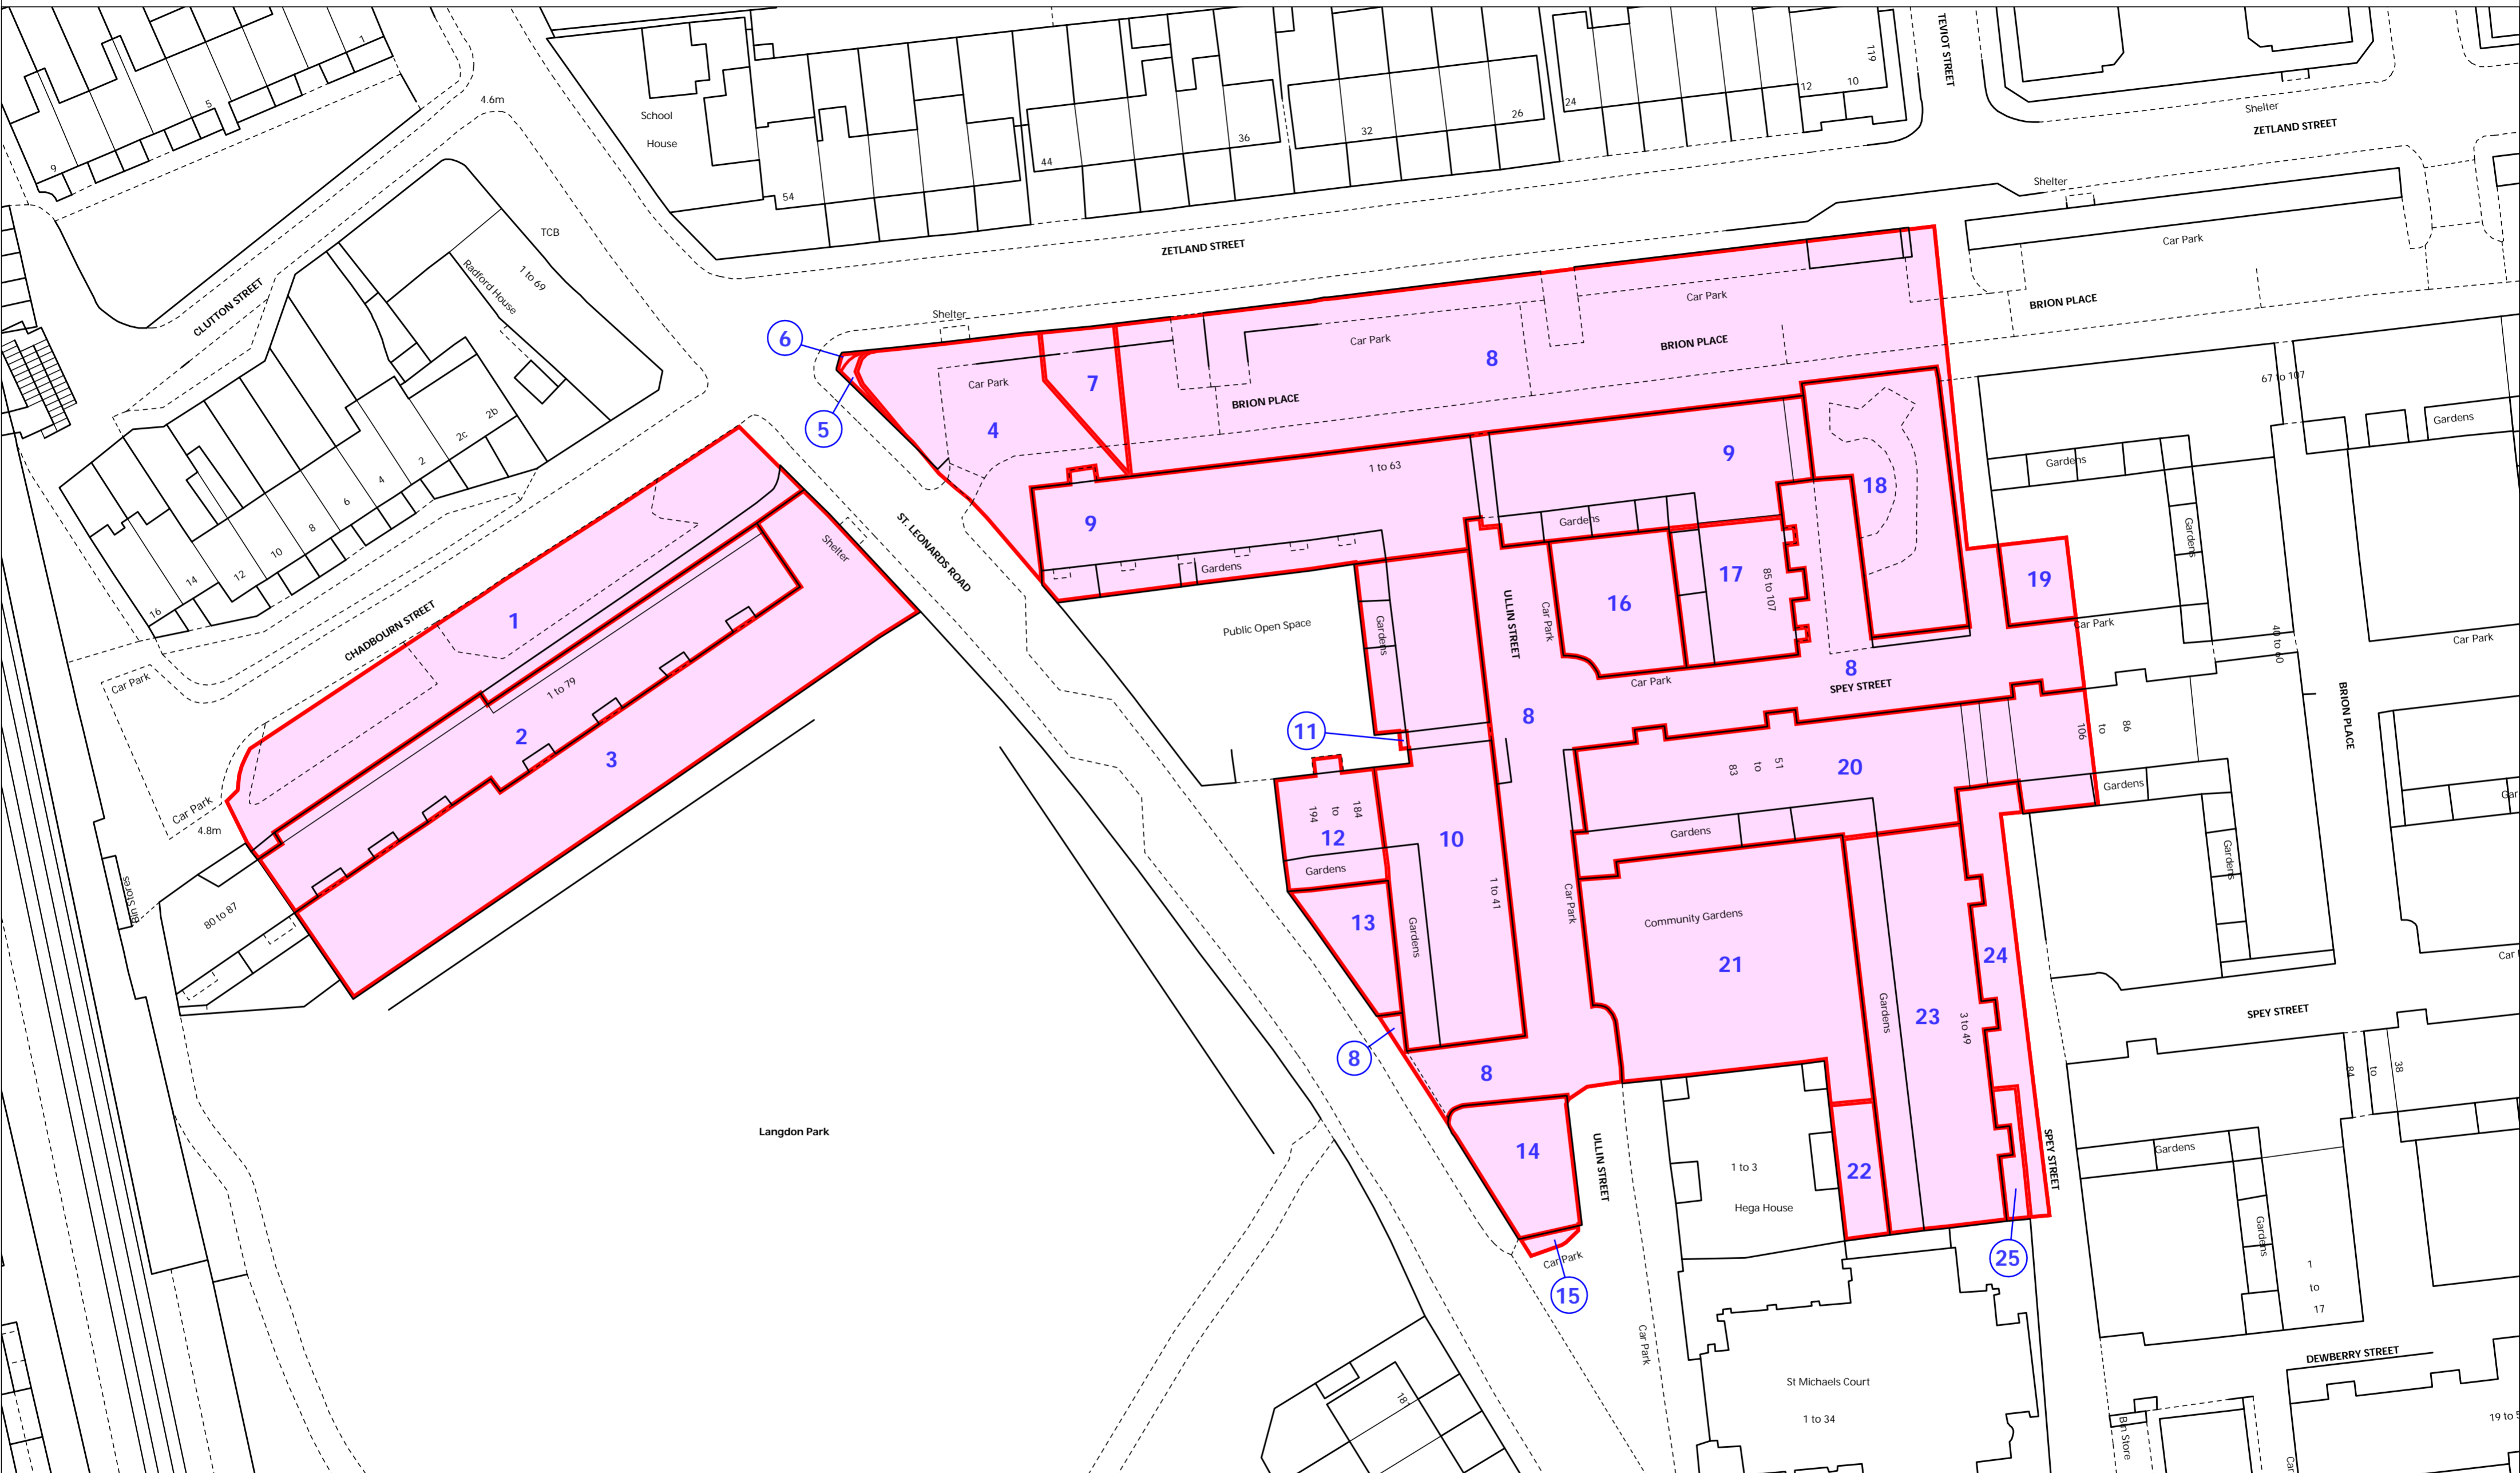

MAP REFERRED TO IN THE LONDON BOROUGH OF TOWER HAMLETS (TEVIOT ESTATE PHASE 1) COMPULSORY PURCHASE ORDER 2026

KEY

 Land to be Acquired

Version: 1.0 FINAL

Scale 1:500 when printed at A2

Dated: 04/06/2026

Where applicable the plot boundaries show the general boundary of the registered land, it does not show the exact line of the boundaries. Measurements scaled from this plan may not match measurements between the same points on the ground.

THE COMMON SEAL OF THE MAYOR AND BURGESSES OF THE LONDON BOROUGH OF TOWER HAMLETS WAS HEREUNTO AFFIXED IN THE PRESENCE OF:

(AUTHORISED SIGNATORY)

DATED THIS _____ DAY OF _____ 2026

This map is based upon Ordnance Survey material with the permission of Ordnance Survey on behalf of the Controller of His Majesty's Stationery Office © Unauthorised reproduction infringes crown copyright and may lead to prosecution or civil proceedings. Crown copyright and database rights 2025 Ordnance Survey Licence number: AC0000808122